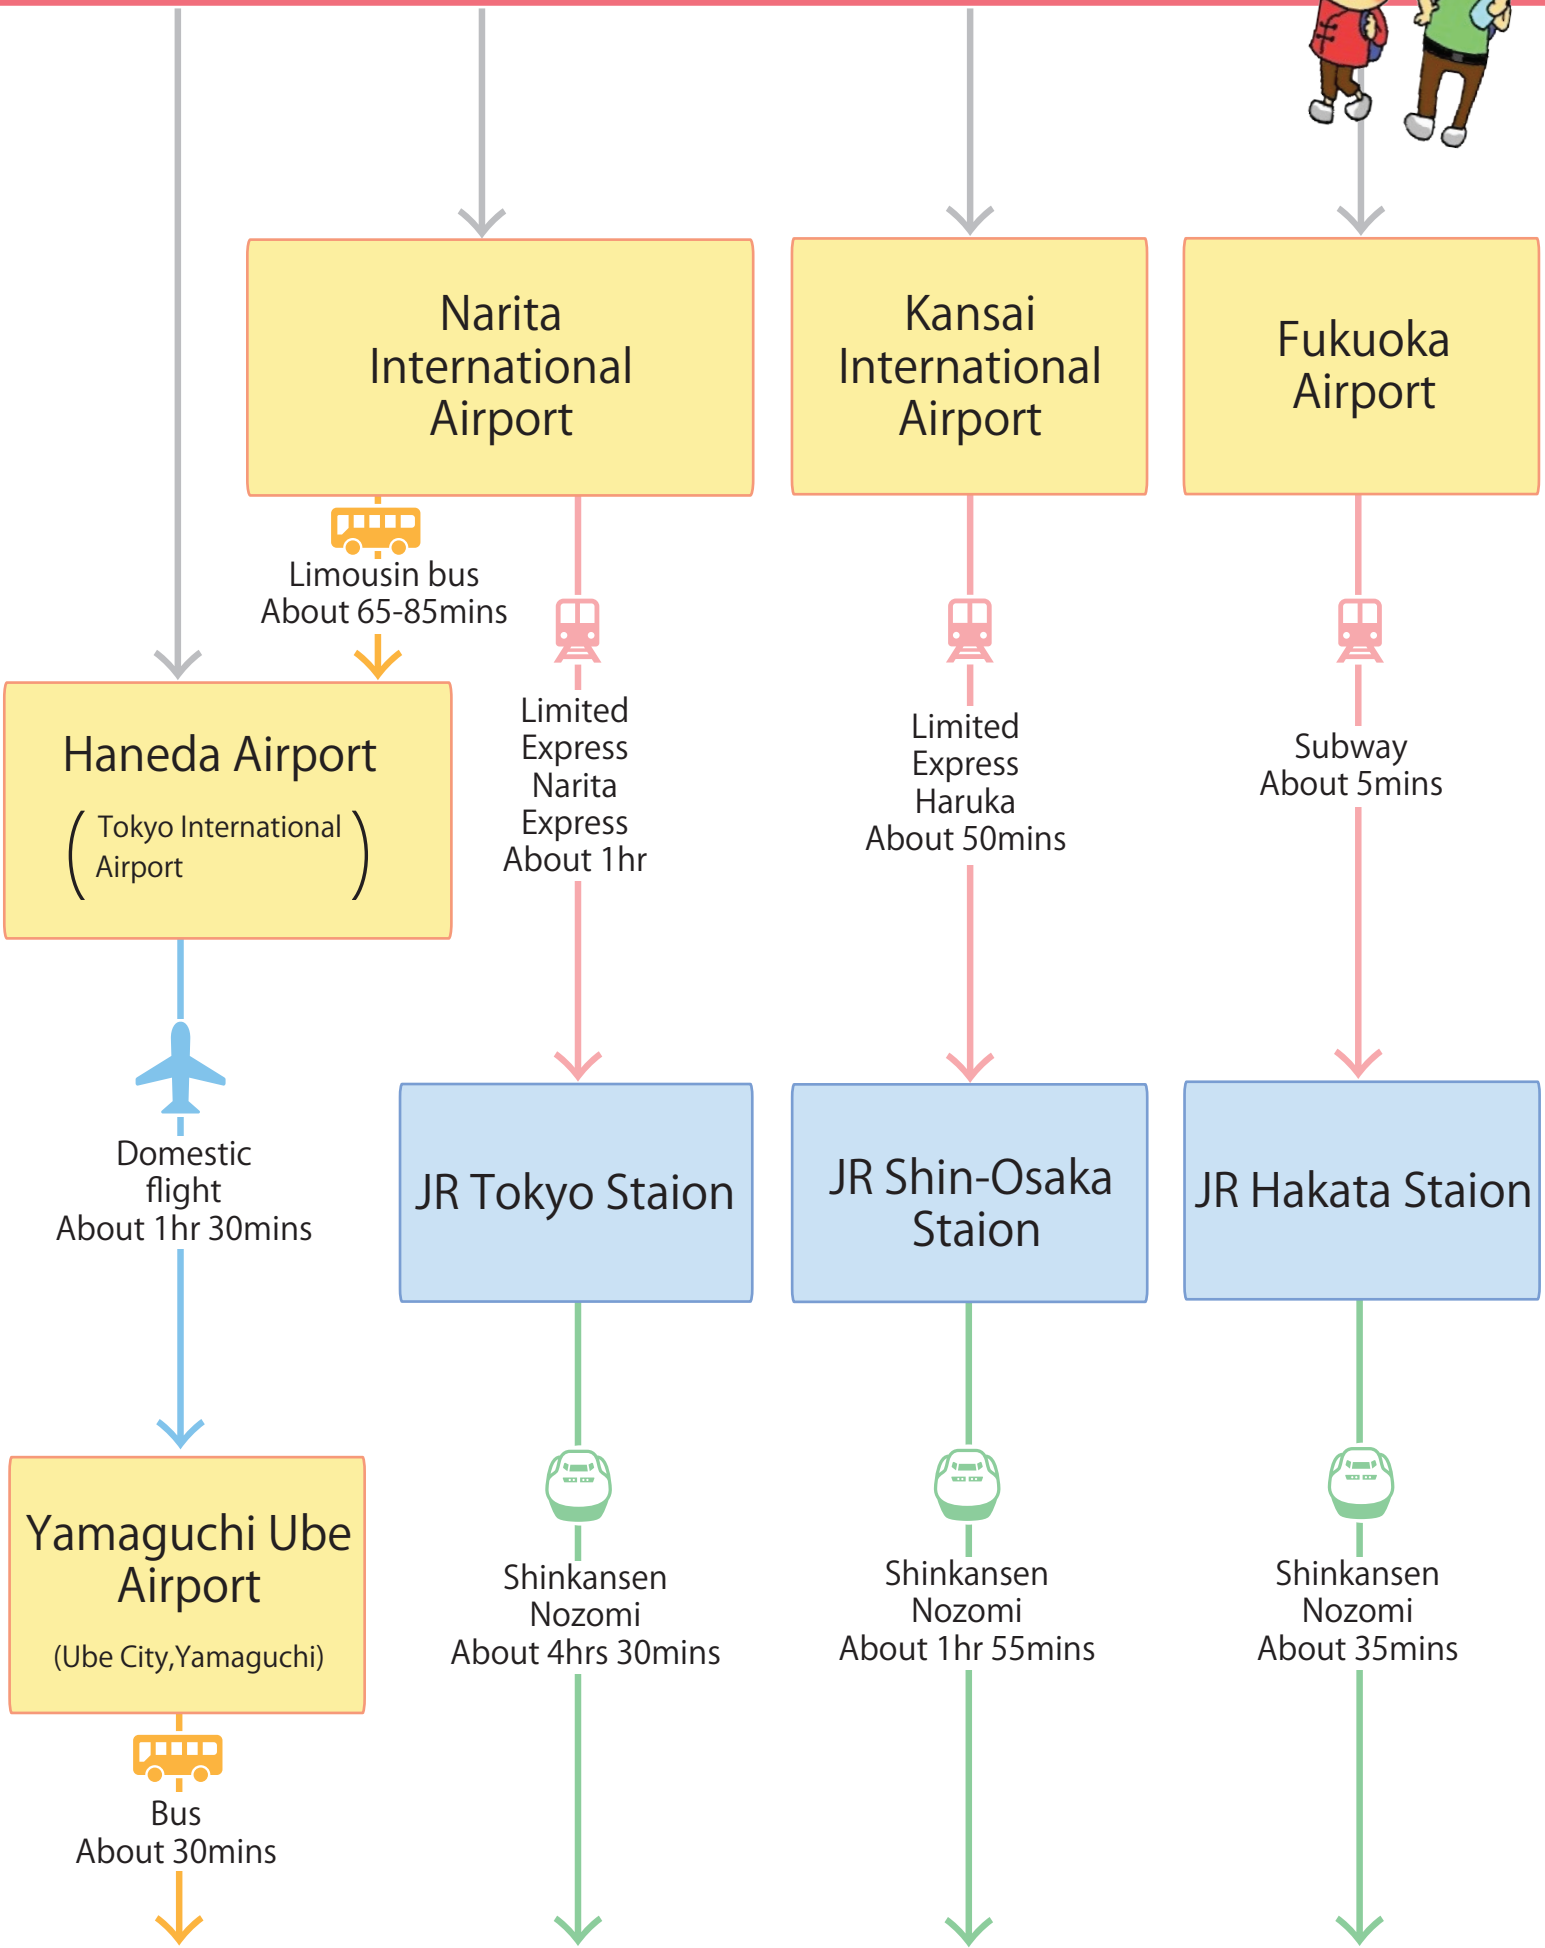

Point of departure

JR Shin-Yamaguchi Station (Yamaguchi City, Yamaguchi)